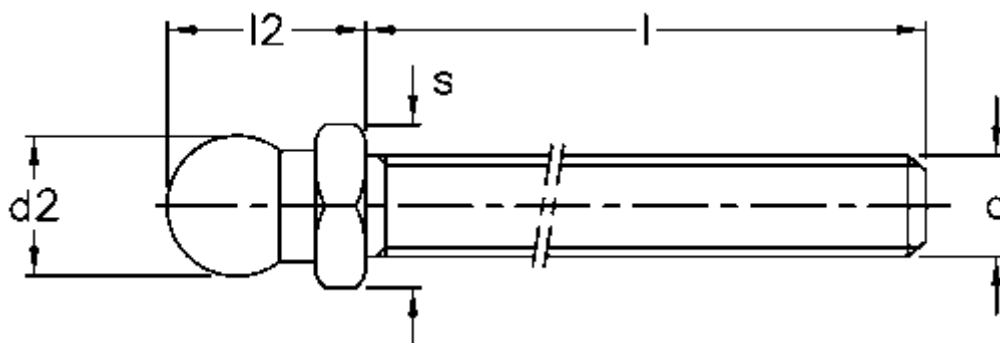

Article number: 2310302325

Description: E+G Threaded stem, Zinc-plated steel
SM-14-M12x68

Measures

$d = M12$

$d_2 = 13.9$

$l = 68$

$l_2 = 20$

$s = 14$